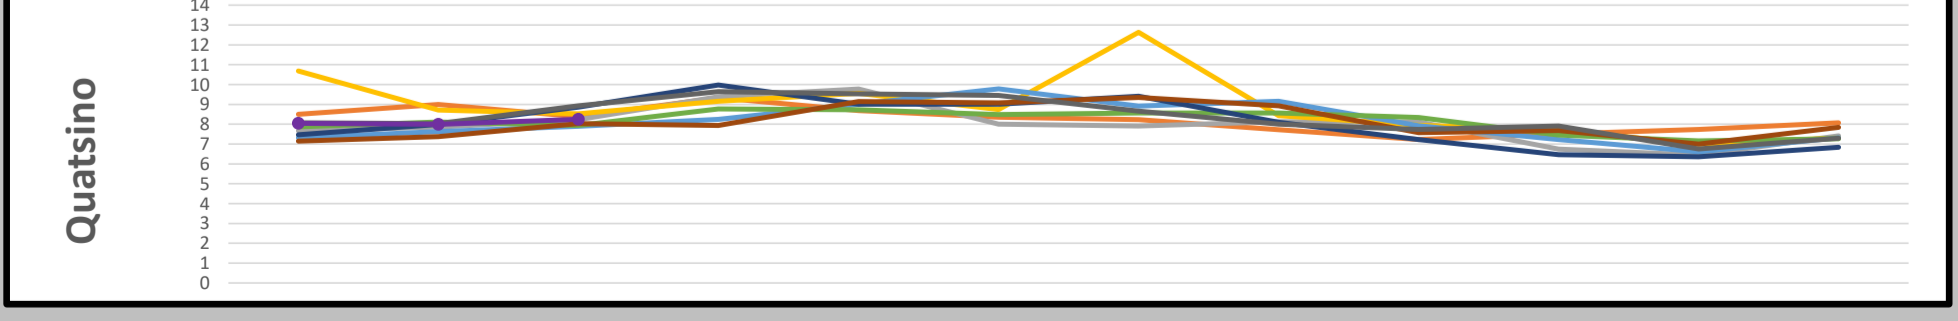

Average Dissolved Oxygen By Month - By Area