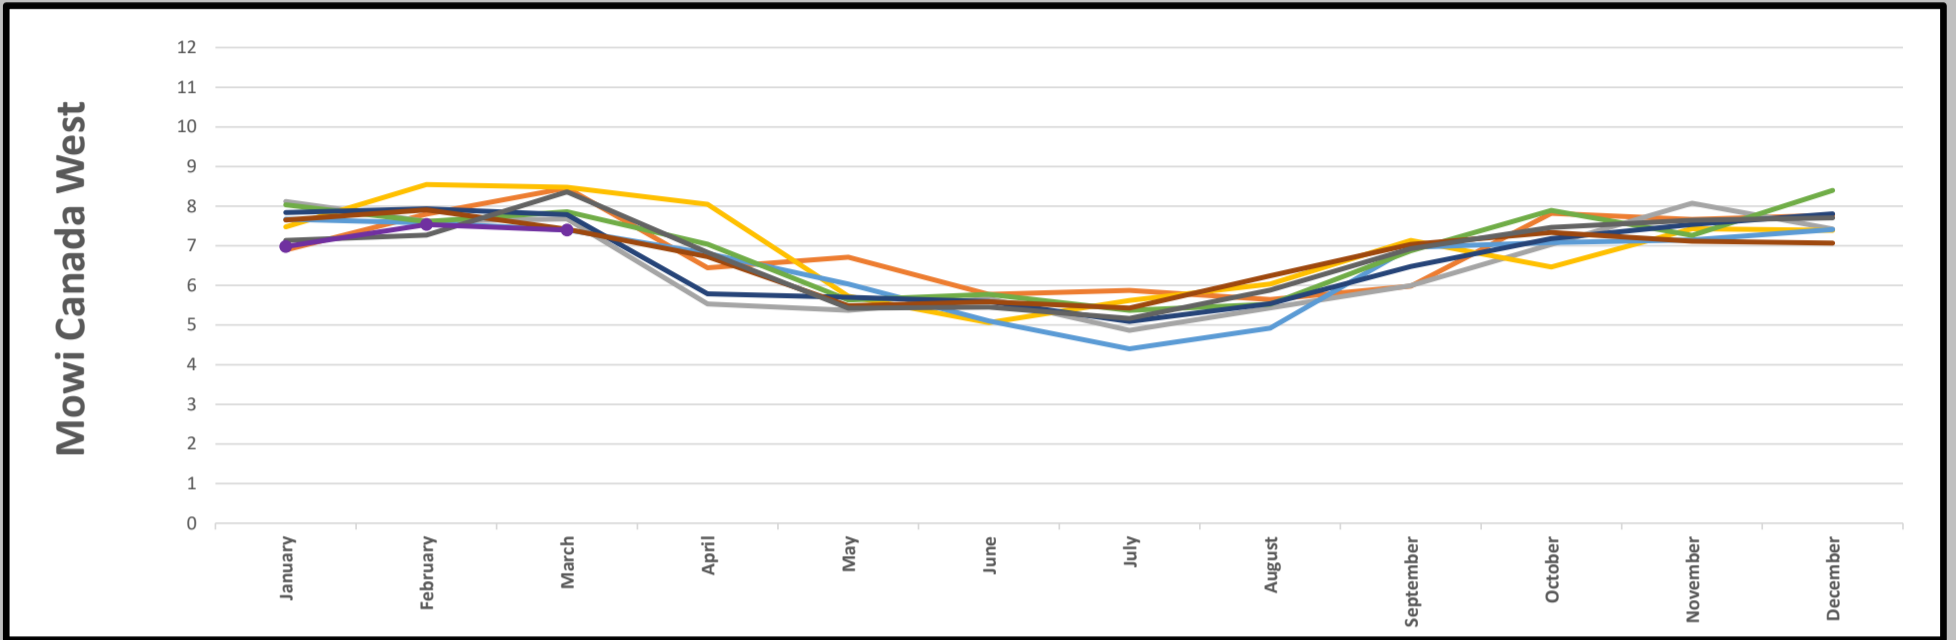

YEAR 2011 2012 2013 2014 2015 2016 2017 2018 2019 2020

Average Sea Temperature By Month - Entire Company

Average Sea Temperature By Month - By Area

YEAR 2011 2012 2013 2014 2015 2016 2017 2018 2019 2020

Average Dissolved Oxygen By Month - Entire Company

Average Dissolved Oxygen By Month - By Area

YEAR 2011 2012 2013 2014 2015 2016 2017 2018 2019 2020

Average Clarity (Secchi) By Month - Entire Company

Average Clarity (Secchi) By Month - By Area