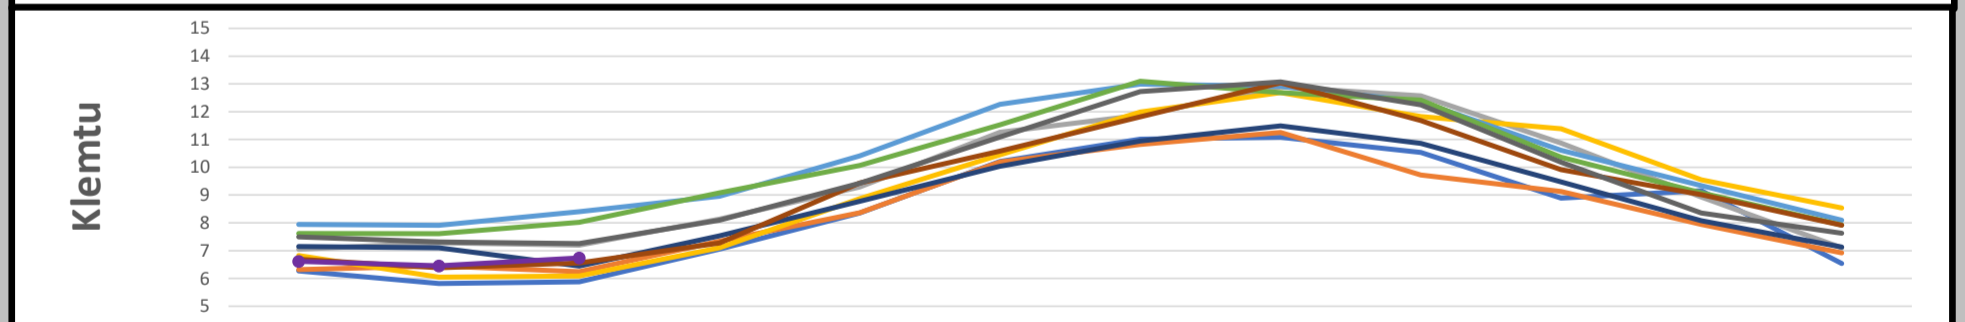

YEAR 2011 2012 2013 2014 2015 2016 2017 2018 2019 2020

Average Sea Temperature By Month - Entire Company

Average Sea Temperature By Month - By Area

YEAR 2011 2012 2013 2014 2015 2016 2017 2018 2019 2020

Average Dissolved Oxygen By Month - Entire Company

Average Dissolved Oxygen By Month - By Area

YEAR 2011 2012 2013 2014 2015 2016 2017 2018 2019 2020

Average Clarity (Secchi) By Month - Entire Company

Average Clarity (Secchi) By Month - By Area