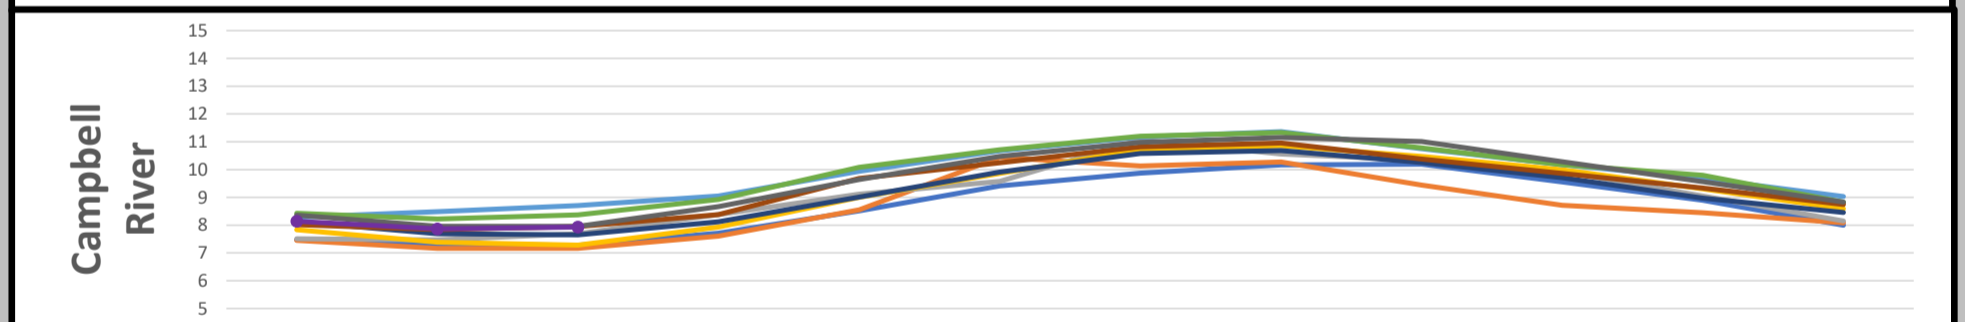

YEAR 2011 2012 2013 2014 2015 2016 2017 2018 2019 2020

Average Sea Temperature By Month - Entire Company

Average Sea Temperature By Month - By Area

YEAR 2011 2012 2013 2014 2015 2016 2017 2018 2019 2020

Average Dissolved Oxygen By Month - Entire Company