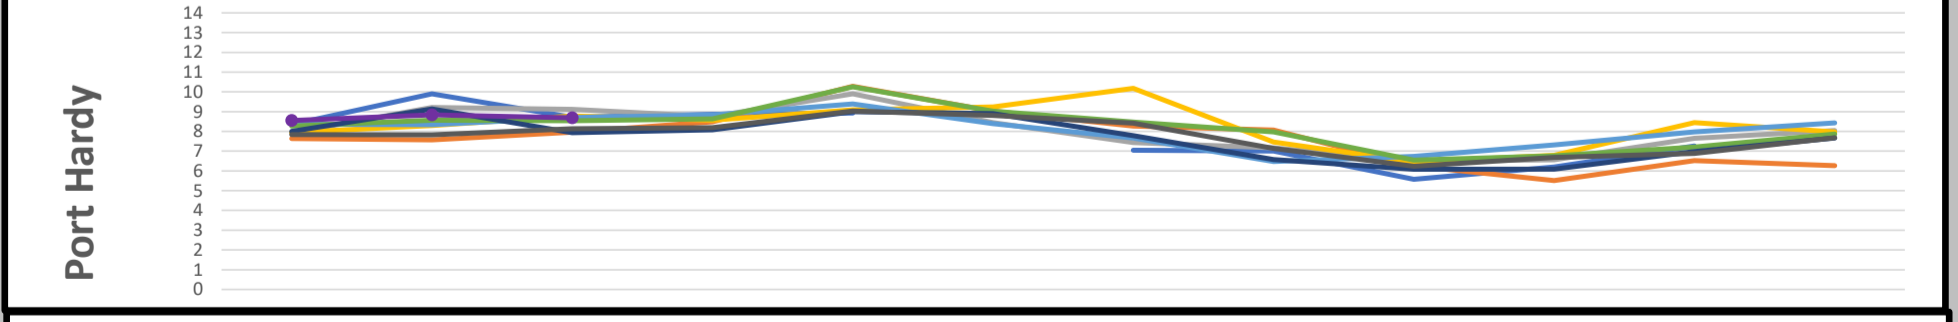

Average Dissolved Oxygen By Month - By Area