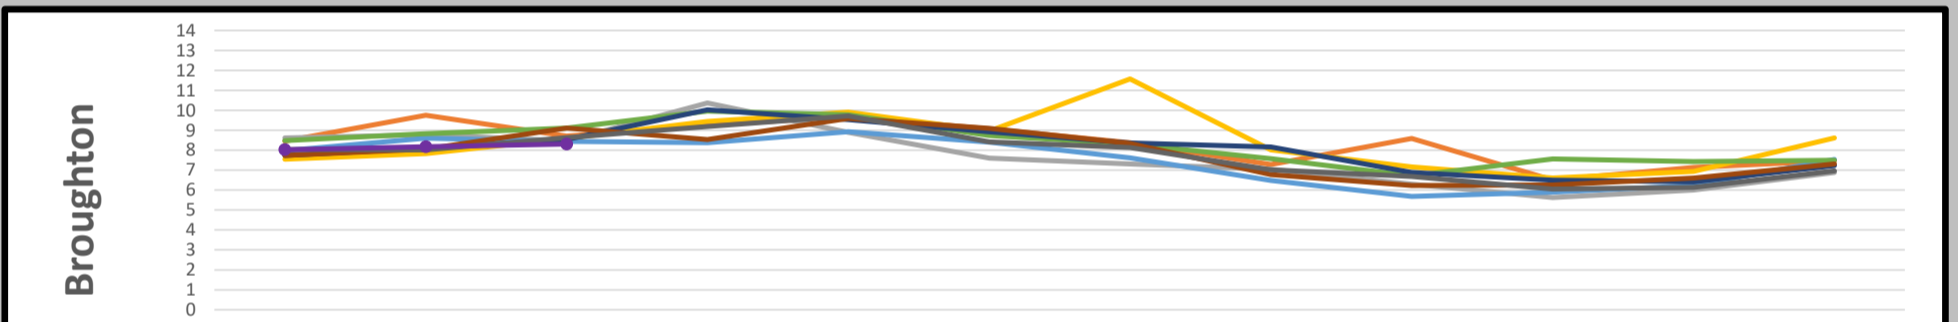

Average Dissolved Oxygen By Month - By Area