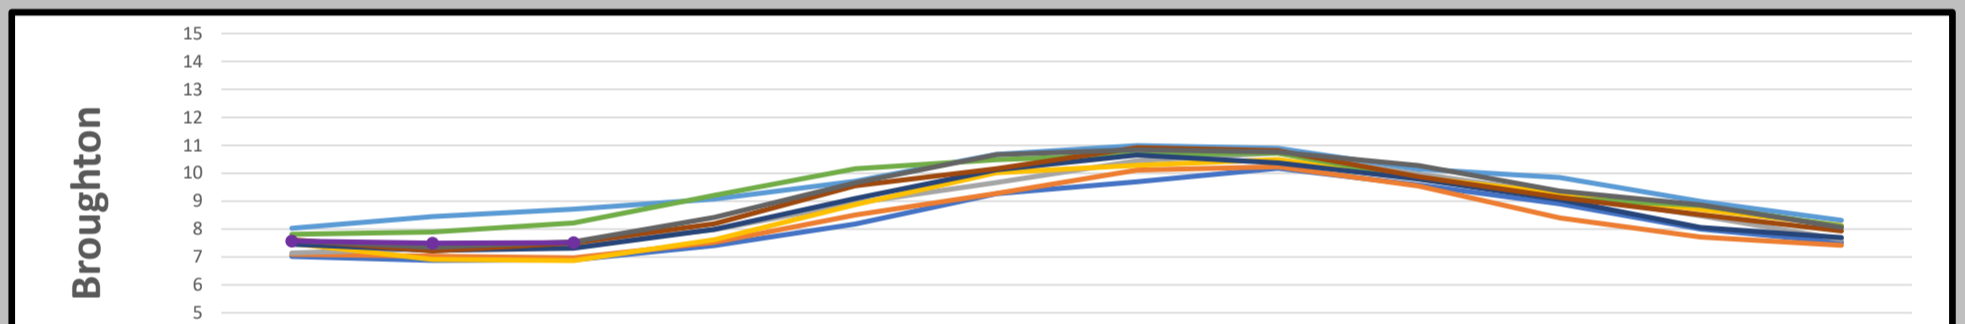

YEAR 2011 2012 2013 2014 2015 2016 2017 2018 2019 2020

Average Sea Temperature By Month - Entire Company

Average Sea Temperature By Month - By Area

YEAR 2011 2012 2013 2014 2015 2016 2017 2018 2019 2020

Average Dissolved Oxygen By Month - Entire Company