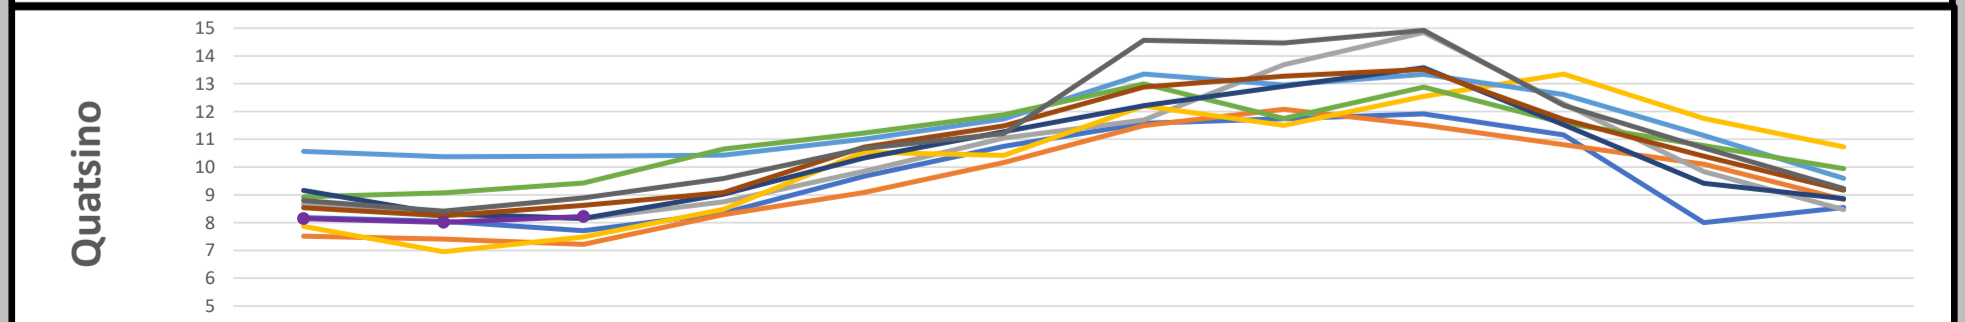

YEAR 2011 2012 2013 2014 2015 2016 2017 2018 2019 2020

Average Sea Temperature By Month - Entire Company

Average Sea Temperature By Month - By Area

YEAR 2011 2012 2013 2014 2015 2016 2017 2018 2019 2020

Average Dissolved Oxygen By Month - Entire Company

Average Dissolved Oxygen By Month - By Area

YEAR 2011 2012 2013 2014 2015 2016 2017 2018 2019 2020

Average Clarity (Secchi) By Month - Entire Company

Average Clarity (Secchi) By Month - By Area