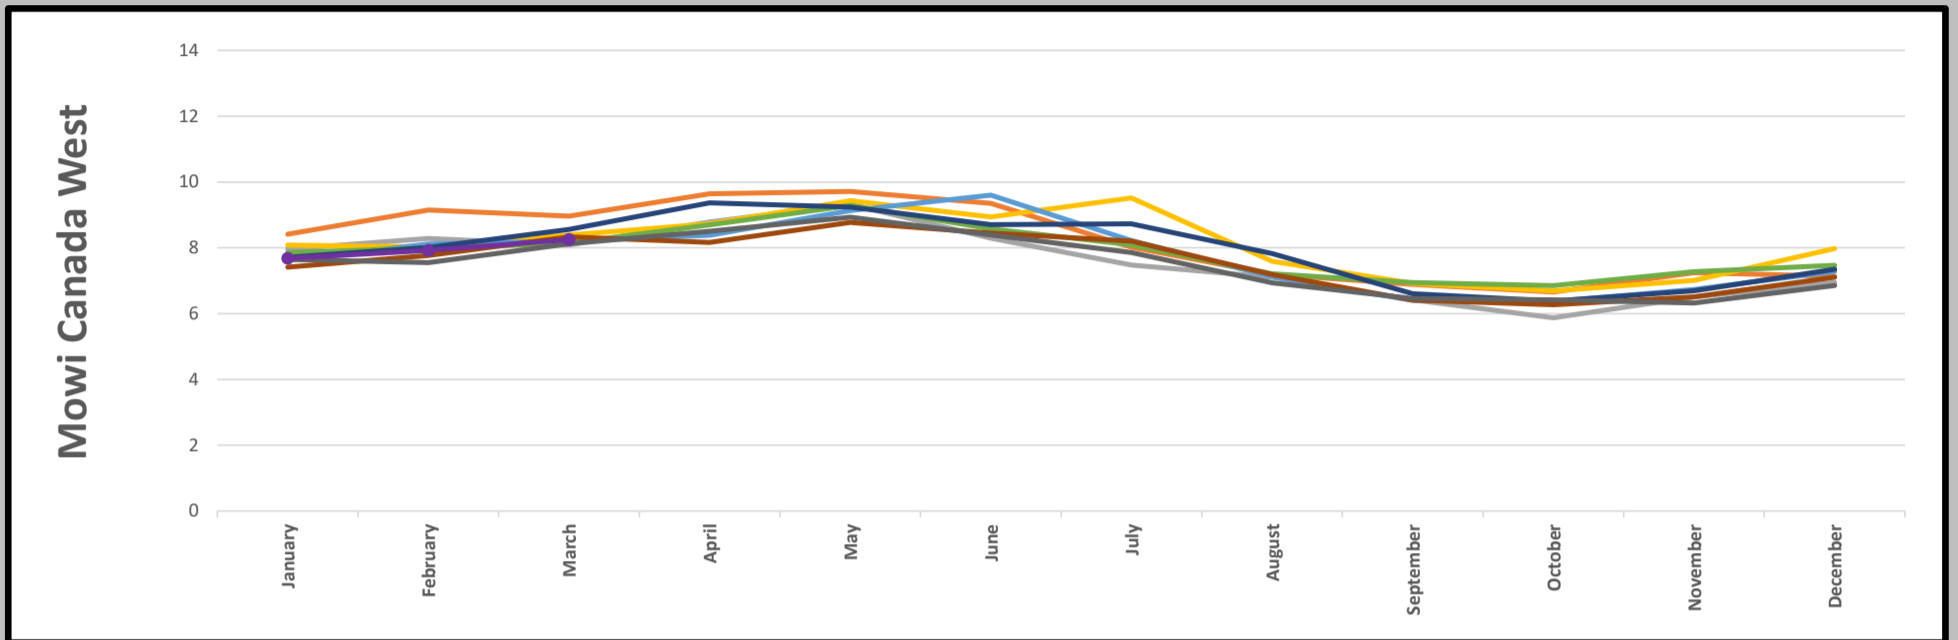

YEAR 2011 2012 2013 2014 2015 2016 2017 2018 2019 2020

Average Sea Temperature By Month - Entire Company

Average Sea Temperature By Month - By Area

YEAR 2011 2012 2013 2014 2015 2016 2017 2018 2019 2020

Average Dissolved Oxygen By Month - Entire Company