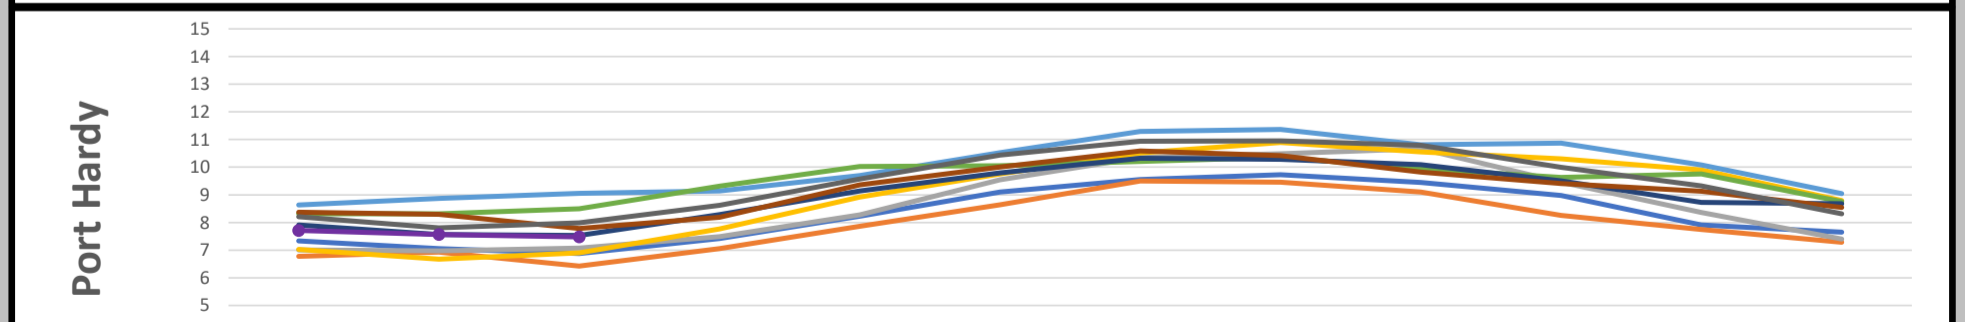

YEAR 2011 2012 2013 2014 2015 2016 2017 2018 2019 2020

Average Sea Temperature By Month - Entire Company

Average Sea Temperature By Month - By Area

YEAR 2011 2012 2013 2014 2015 2016 2017 2018 2019 2020

Average Dissolved Oxygen By Month - Entire Company