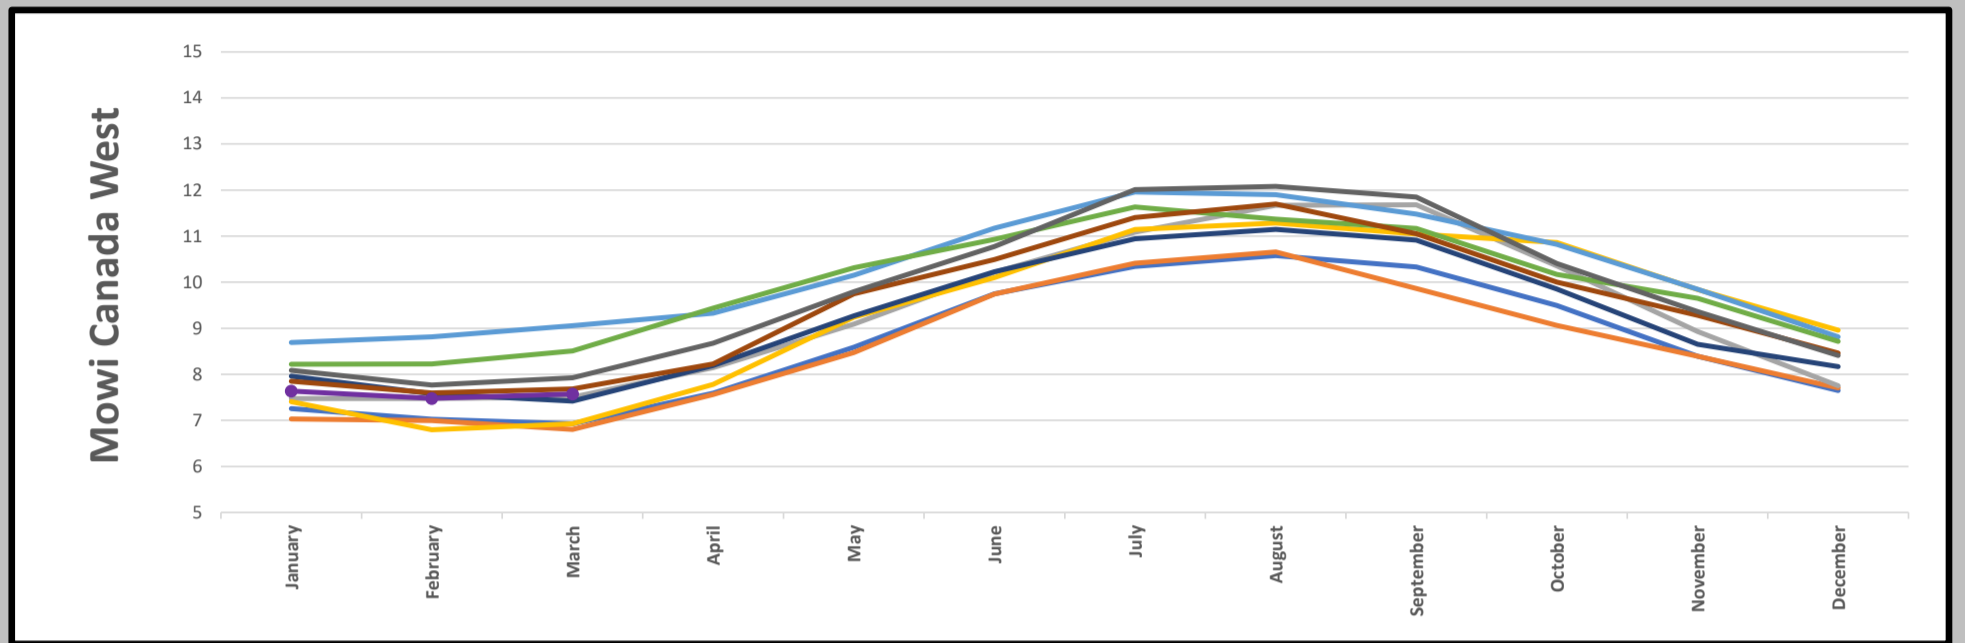

YEAR 2011 2012 2013 2014 2015 2016 2017 2018 2019 2020

Average Sea Temperature By Month - Entire Company

Average Sea Temperature By Month - By Area

YEAR 2011 2012 2013 2014 2015 2016 2017 2018 2019 2020

Average Dissolved Oxygen By Month - Entire Company

Average Dissolved Oxygen By Month - By Area

YEAR 2011 2012 2013 2014 2015 2016 2017 2018 2019 2020

Average Clarity (Secchi) By Month - Entire Company

Average Clarity (Secchi) By Month - By Area