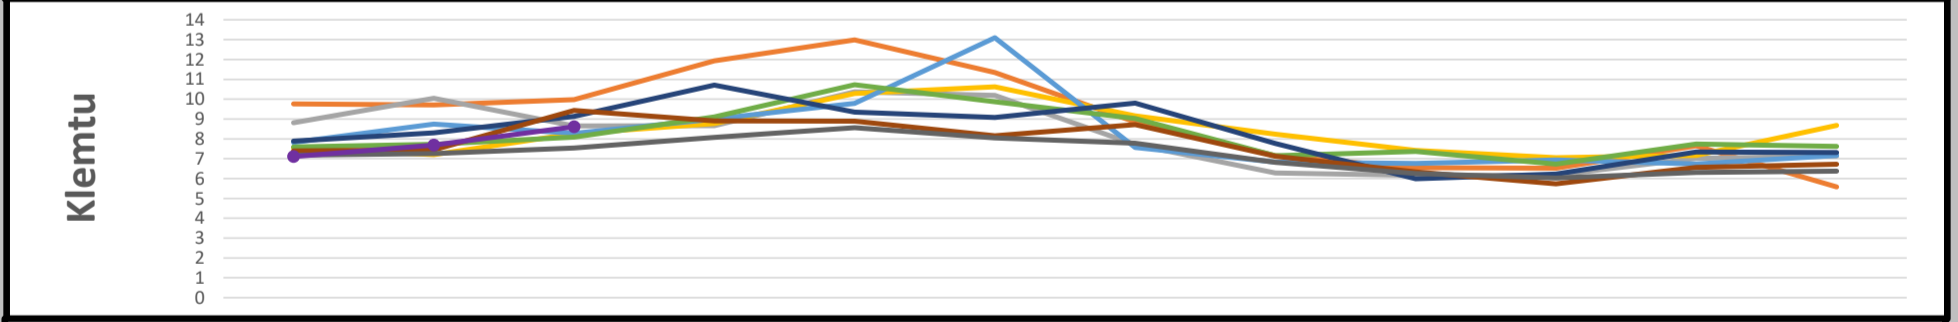

YEAR 2011 2012 2013 2014 2015 2016 2017 2018 2019 2020

Average Sea Temperature By Month - Entire Company

Average Sea Temperature By Month - By Area

YEAR 2011 2012 2013 2014 2015 2016 2017 2018 2019 2020

Average Dissolved Oxygen By Month - Entire Company

Average Dissolved Oxygen By Month - By Area

YEAR 2011 2012 2013 2014 2015 2016 2017 2018 2019 2020

Average Clarity (Secchi) By Month - Entire Company

Average Clarity (Secchi) By Month - By Area