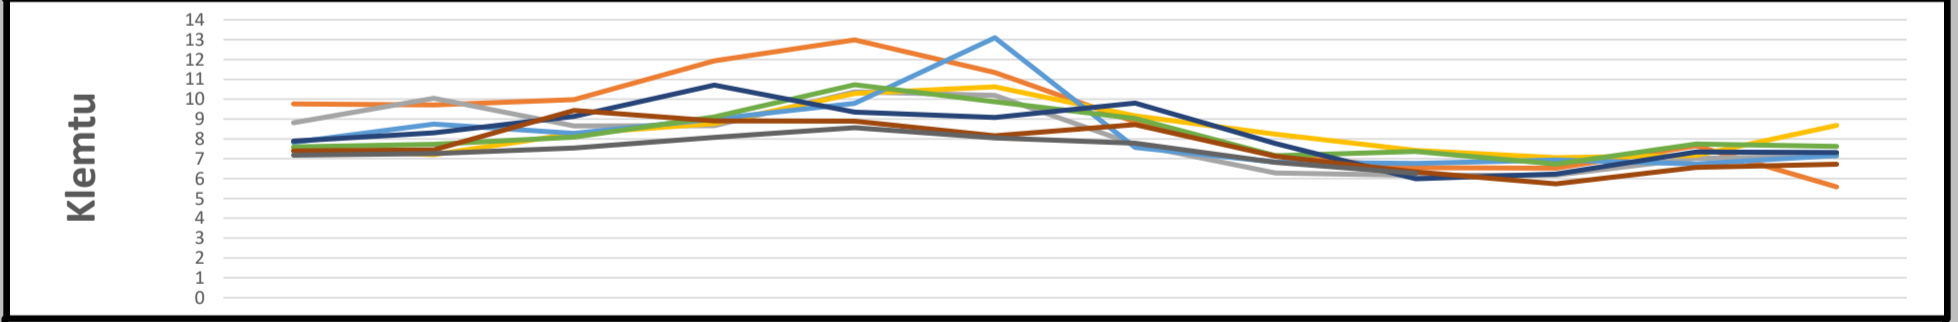

YEAR 2011 2012 2013 2014 2015 2016 2017 2018 2019

Average Sea Temperature By Month - Entire Company

Average Sea Temperature By Month - By Area

YEAR 2011 2012 2013 2014 2015 2016 2017 2018 2019

Average Dissolved Oxygen By Month - Entire Company

Average Dissolved Oxygen By Month - By Area

YEAR 2011 2012 2013 2014 2015 2016 2017 2018 2019

Average Clarity (Secchi) By Month - Entire Company

Average Clarity (Secchi) By Month - By Area