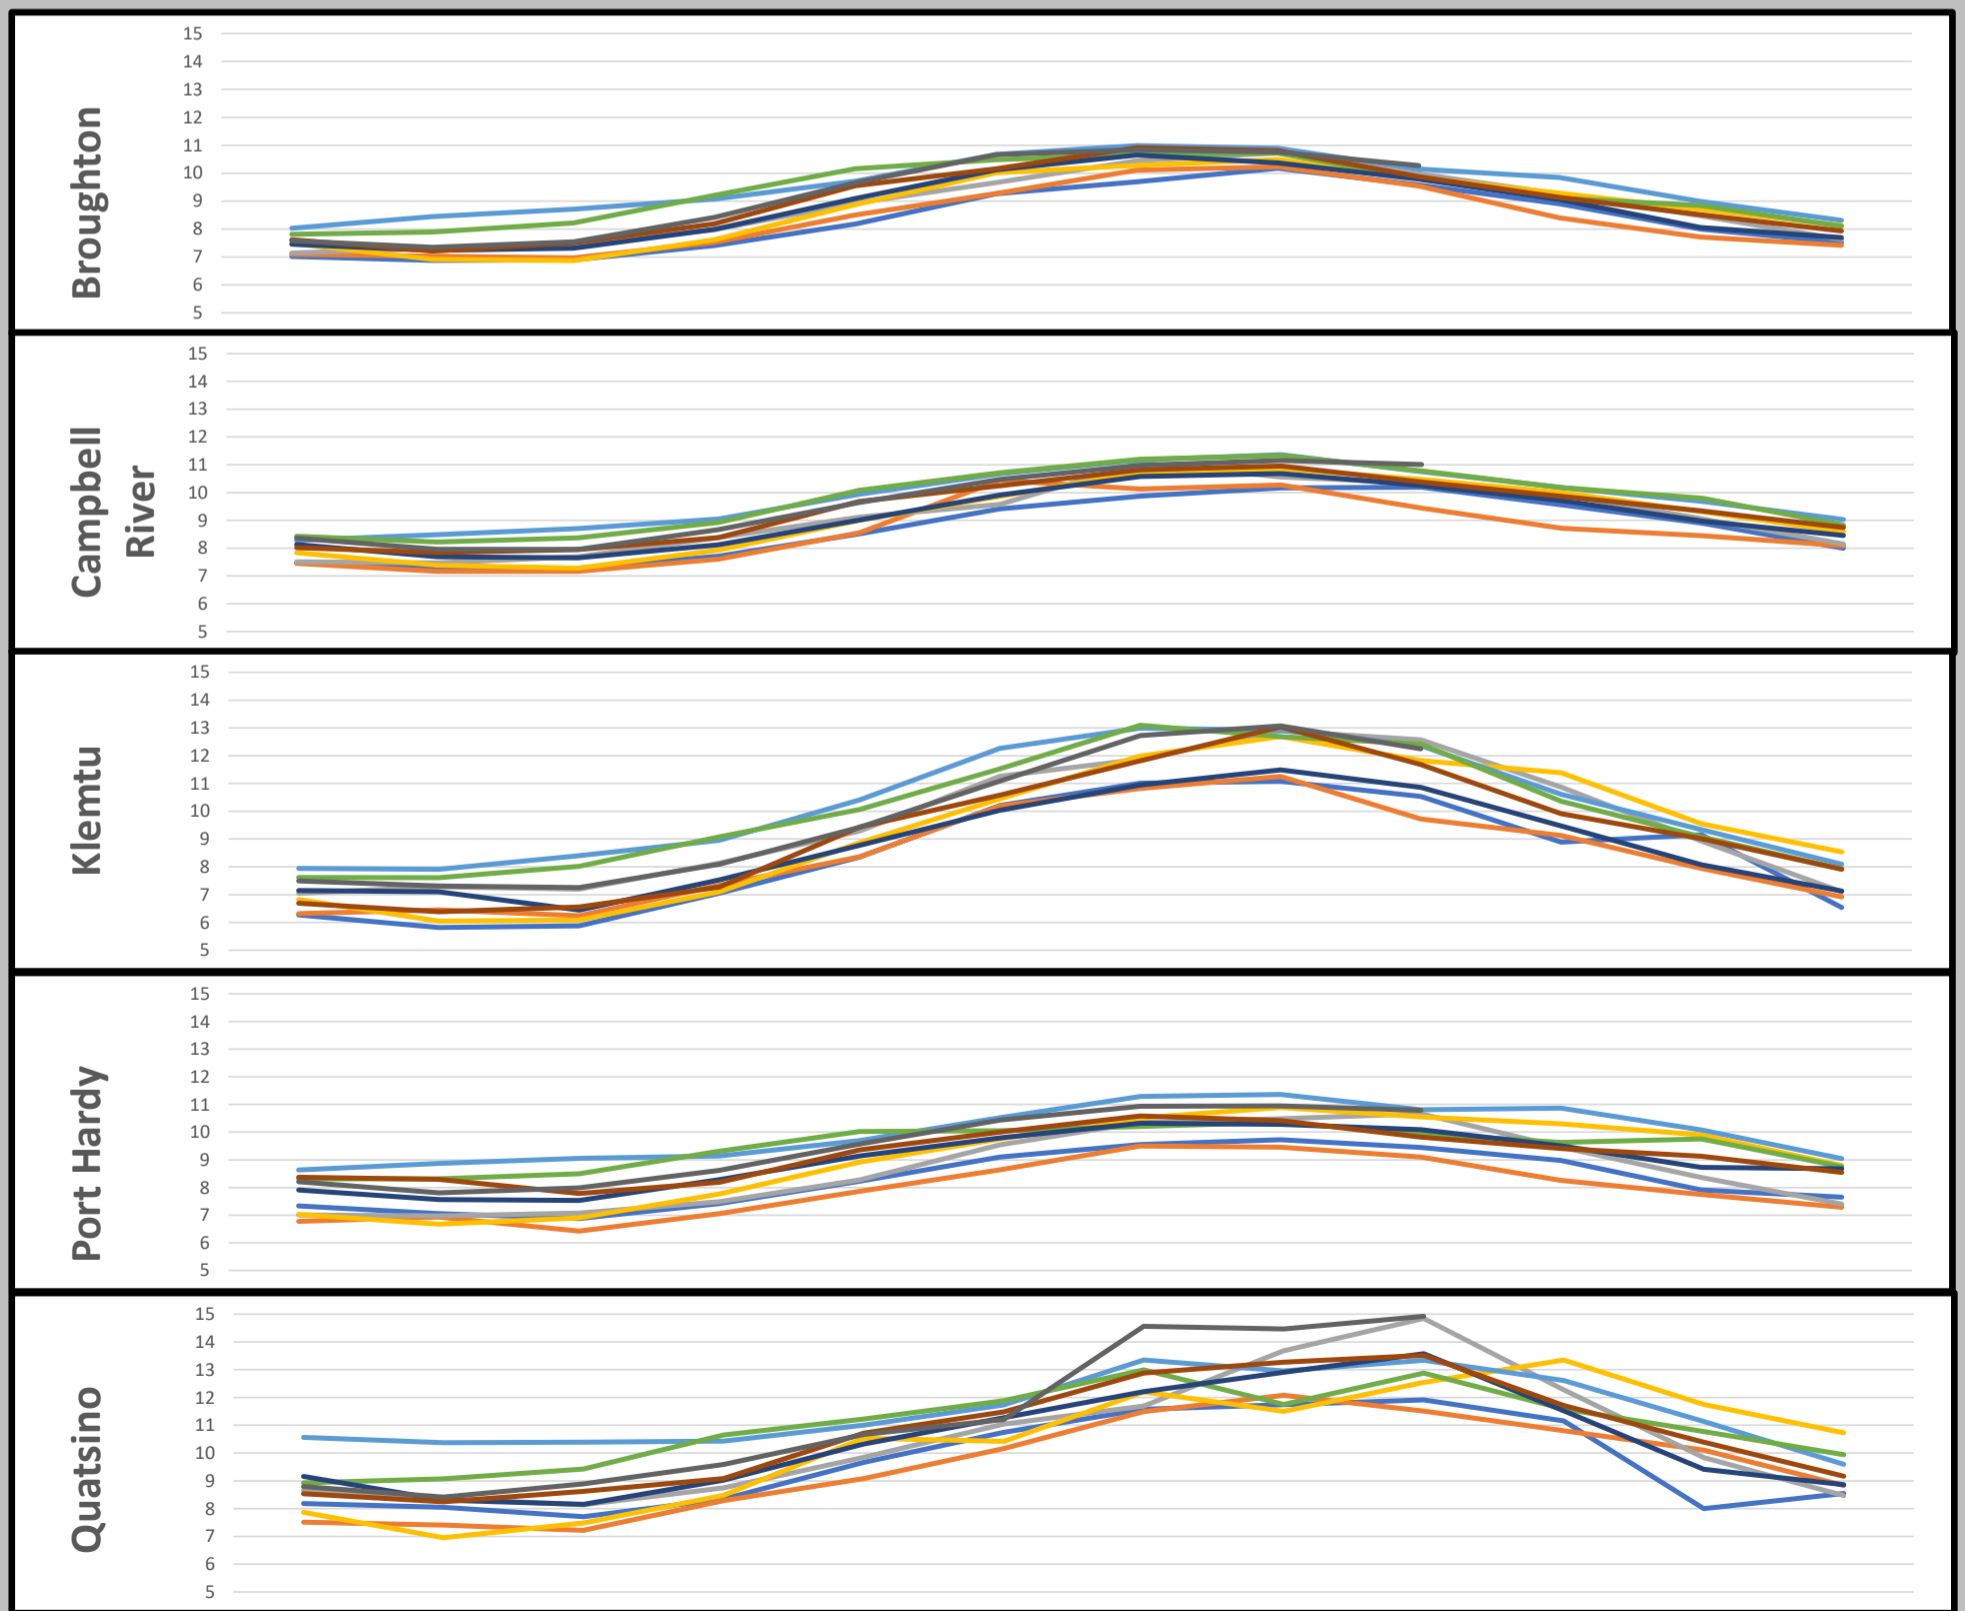

YEAR 2011 2012 2013 2014 2015 2016 2017 2018 2019

Average Sea Temperature By Month - Entire Company

Average Sea Temperature By Month - By Area

YEAR 2011 2012 2013 2014 2015 2016 2017 2018 2019

Average Dissolved Oxygen By Month - Entire Company

Average Dissolved Oxygen By Month - By Area

YEAR 2011 2012 2013 2014 2015 2016 2017 2018 2019

Average Clarity (Secchi) By Month - Entire Company

Average Clarity (Secchi) By Month - By Area