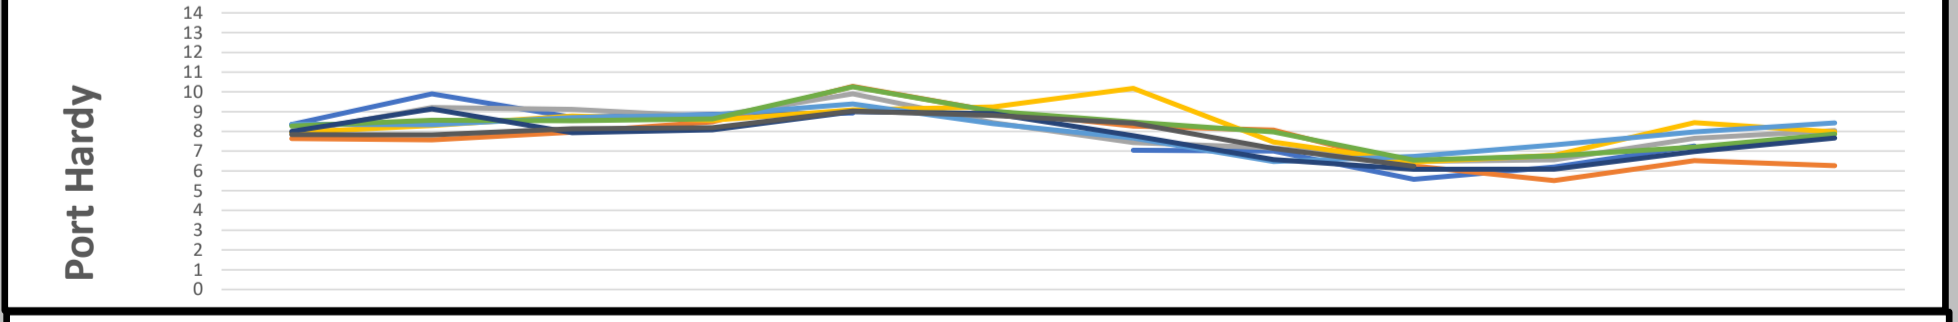

YEAR 2011 2012 2013 2014 2015 2016 2017 2018 2019

Average Sea Temperature By Month - Entire Company

Average Sea Temperature By Month - By Area

YEAR 2011 2012 2013 2014 2015 2016 2017 2018 2019

Average Dissolved Oxygen By Month - Entire Company

Average Dissolved Oxygen By Month - By Area

YEAR 2011 2012 2013 2014 2015 2016 2017 2018 2019

Average Clarity (Secchi) By Month - Entire Company

Average Clarity (Secchi) By Month - By Area