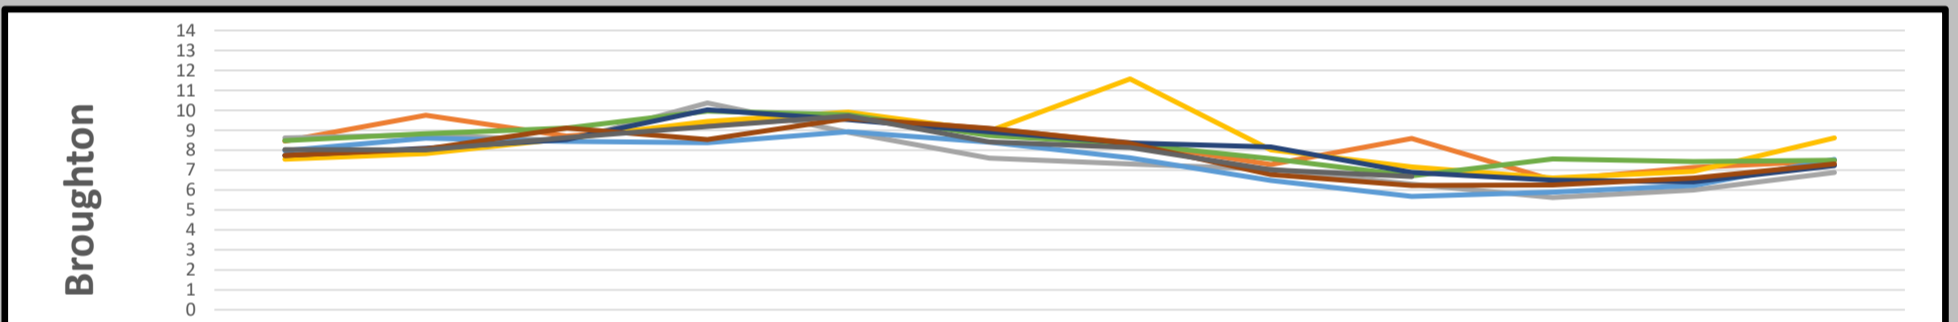

YEAR 2011 2012 2013 2014 2015 2016 2017 2018 2019

Average Sea Temperature By Month - Entire Company

Average Sea Temperature By Month - By Area

YEAR 2011 2012 2013 2014 2015 2016 2017 2018 2019

Average Dissolved Oxygen By Month - Entire Company

Average Dissolved Oxygen By Month - By Area

YEAR 2011 2012 2013 2014 2015 2016 2017 2018 2019

Average Clarity (Secchi) By Month - Entire Company

Average Clarity (Secchi) By Month - By Area