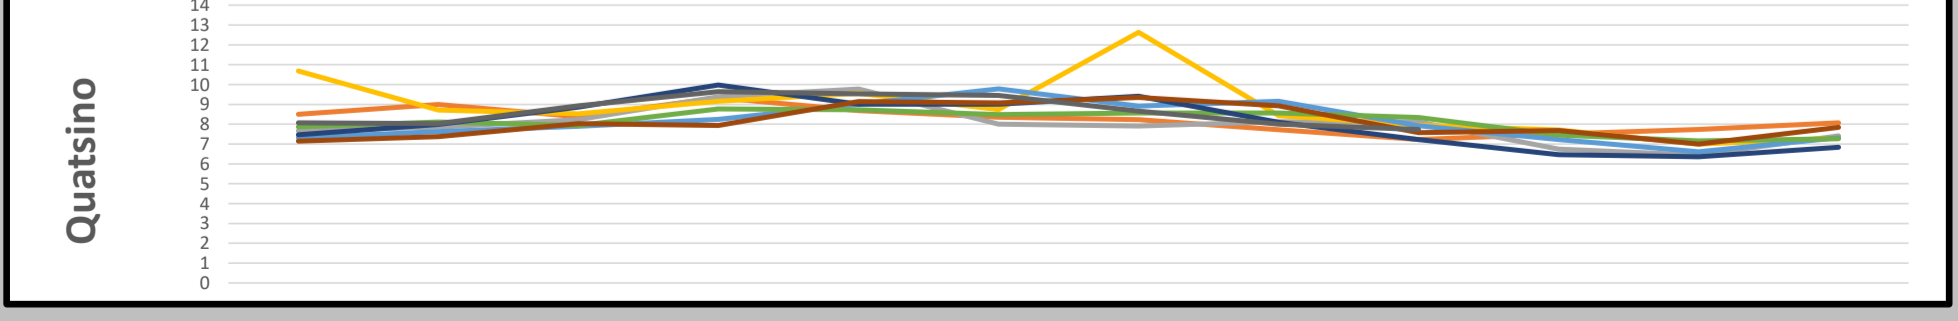

YEAR 2011 2012 2013 2014 2015 2016 2017 2018 2019

Average Sea Temperature By Month - Entire Company

Average Sea Temperature By Month - By Area

YEAR 2011 2012 2013 2014 2015 2016 2017 2018 2019

Average Dissolved Oxygen By Month - Entire Company

Average Dissolved Oxygen By Month - By Area

YEAR 2011 2012 2013 2014 2015 2016 2017 2018 2019

Average Clarity (Secchi) By Month - Entire Company

Average Clarity (Secchi) By Month - By Area