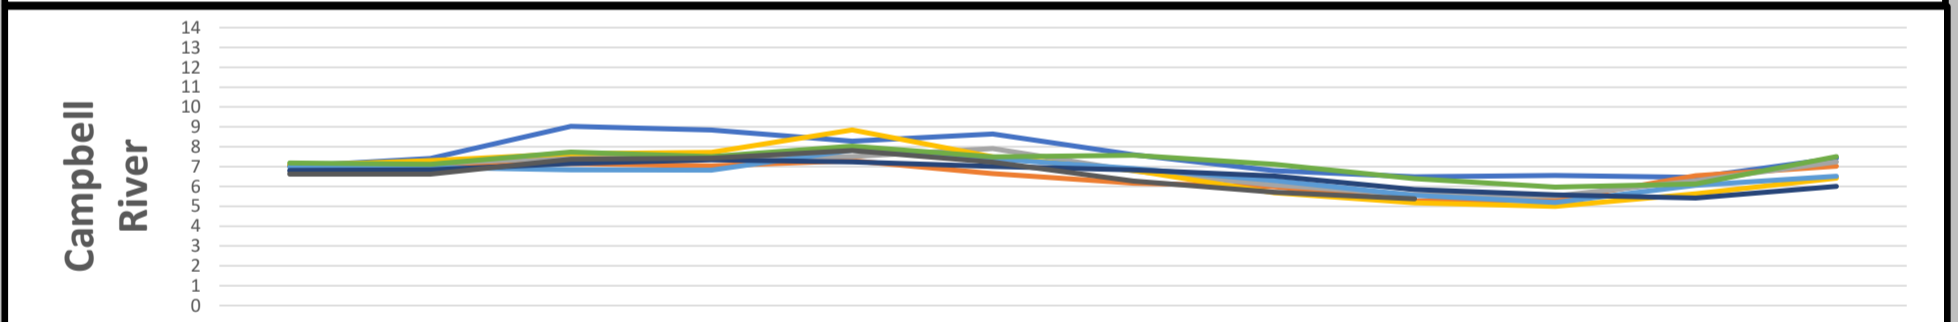

Average Dissolved Oxygen By Month - By Area