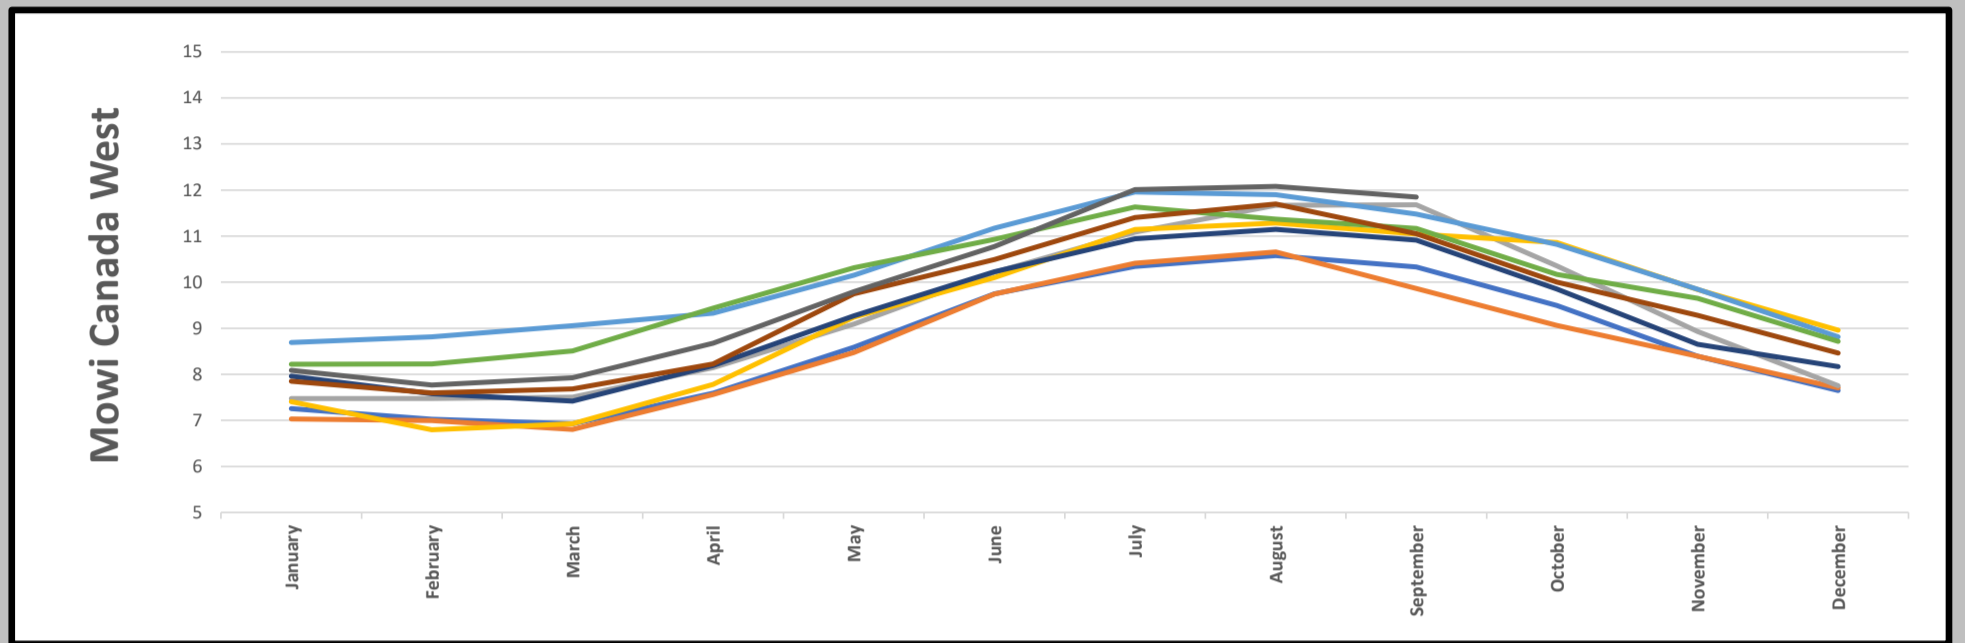

YEAR 2011 2012 2013 2014 2015 2016 2017 2018 2019

Average Sea Temperature By Month - Entire Company

Average Sea Temperature By Month - By Area

YEAR 2011 2012 2013 2014 2015 2016 2017 2018 2019

Average Dissolved Oxygen By Month - Entire Company

Average Dissolved Oxygen By Month - By Area

YEAR 2011 2012 2013 2014 2015 2016 2017 2018 2019

Average Clarity (Secchi) By Month - Entire Company

Average Clarity (Secchi) By Month - By Area