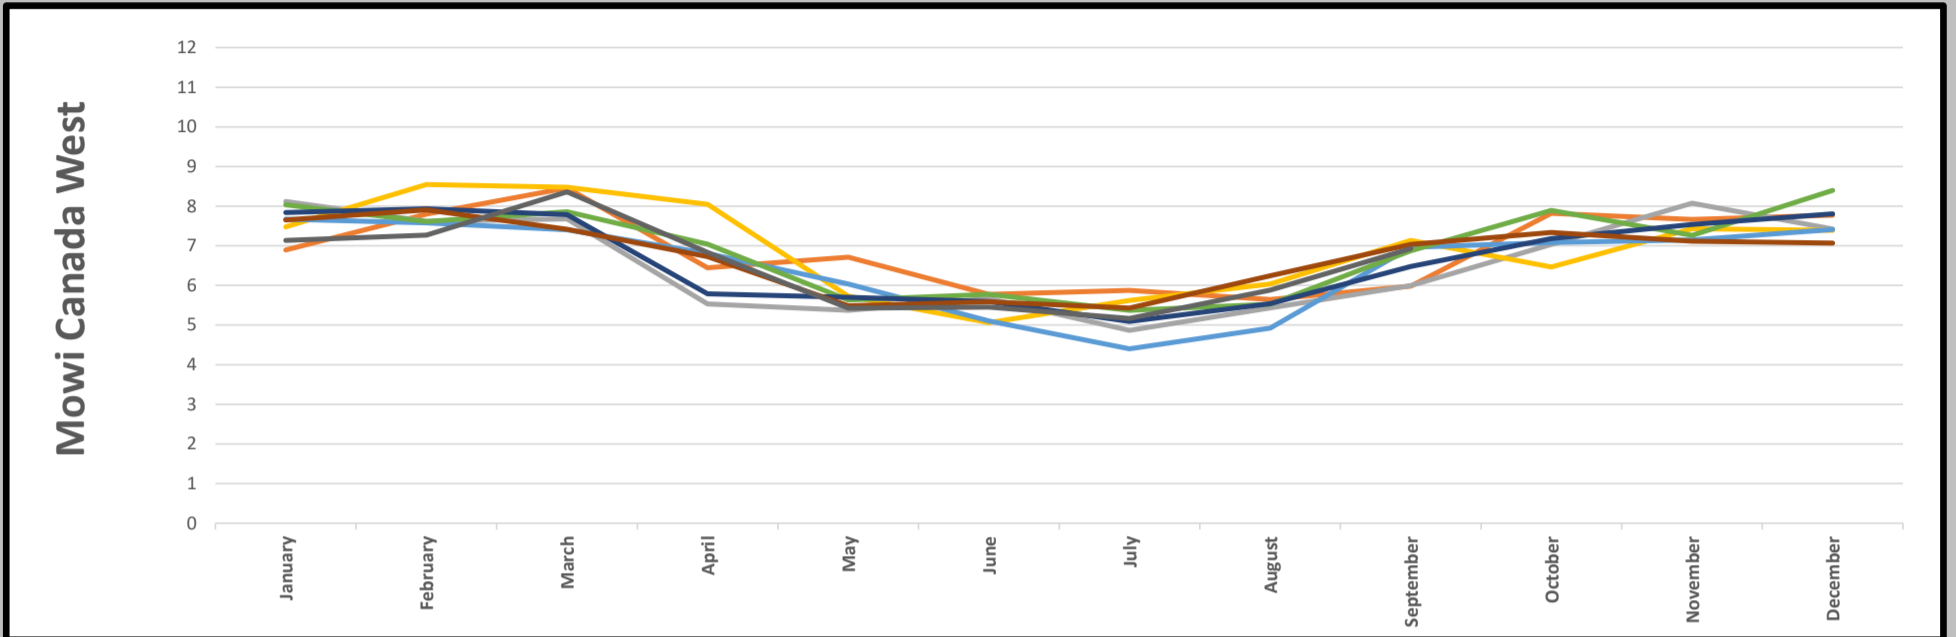

YEAR 2011 2012 2013 2014 2015 2016 2017 2018 2019

Average Sea Temperature By Month - Entire Company

Average Sea Temperature By Month - By Area

YEAR 2011 2012 2013 2014 2015 2016 2017 2018 2019

Average Dissolved Oxygen By Month - Entire Company

Average Dissolved Oxygen By Month - By Area

YEAR 2011 2012 2013 2014 2015 2016 2017 2018 2019

Average Clarity (Secchi) By Month - Entire Company

Average Clarity (Secchi) By Month - By Area