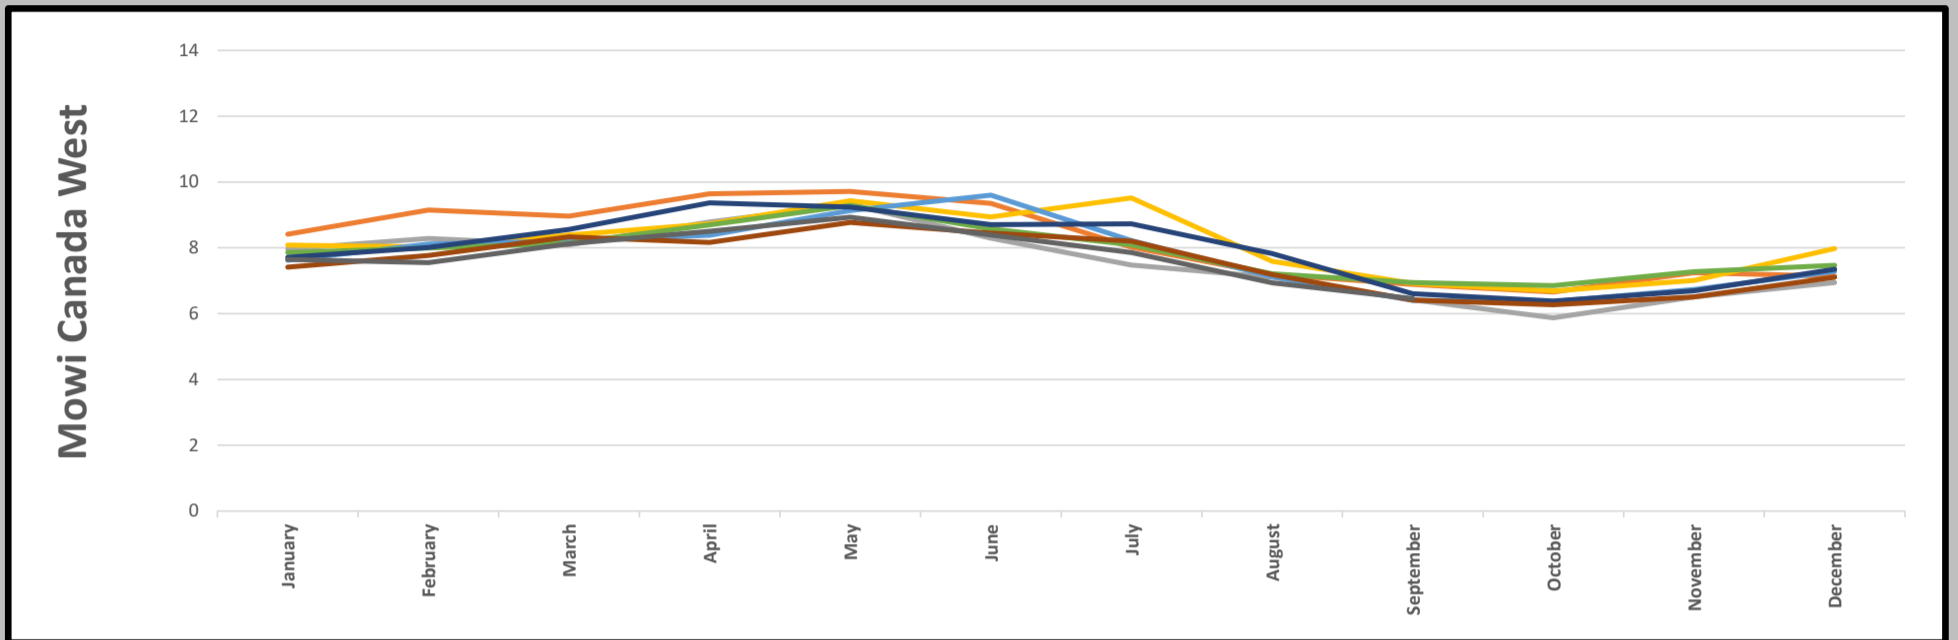

YEAR 2011 2012 2013 2014 2015 2016 2017 2018 2019

Average Sea Temperature By Month - Entire Company

Average Sea Temperature By Month - By Area

YEAR 2011 2012 2013 2014 2015 2016 2017 2018 2019

Average Dissolved Oxygen By Month - Entire Company